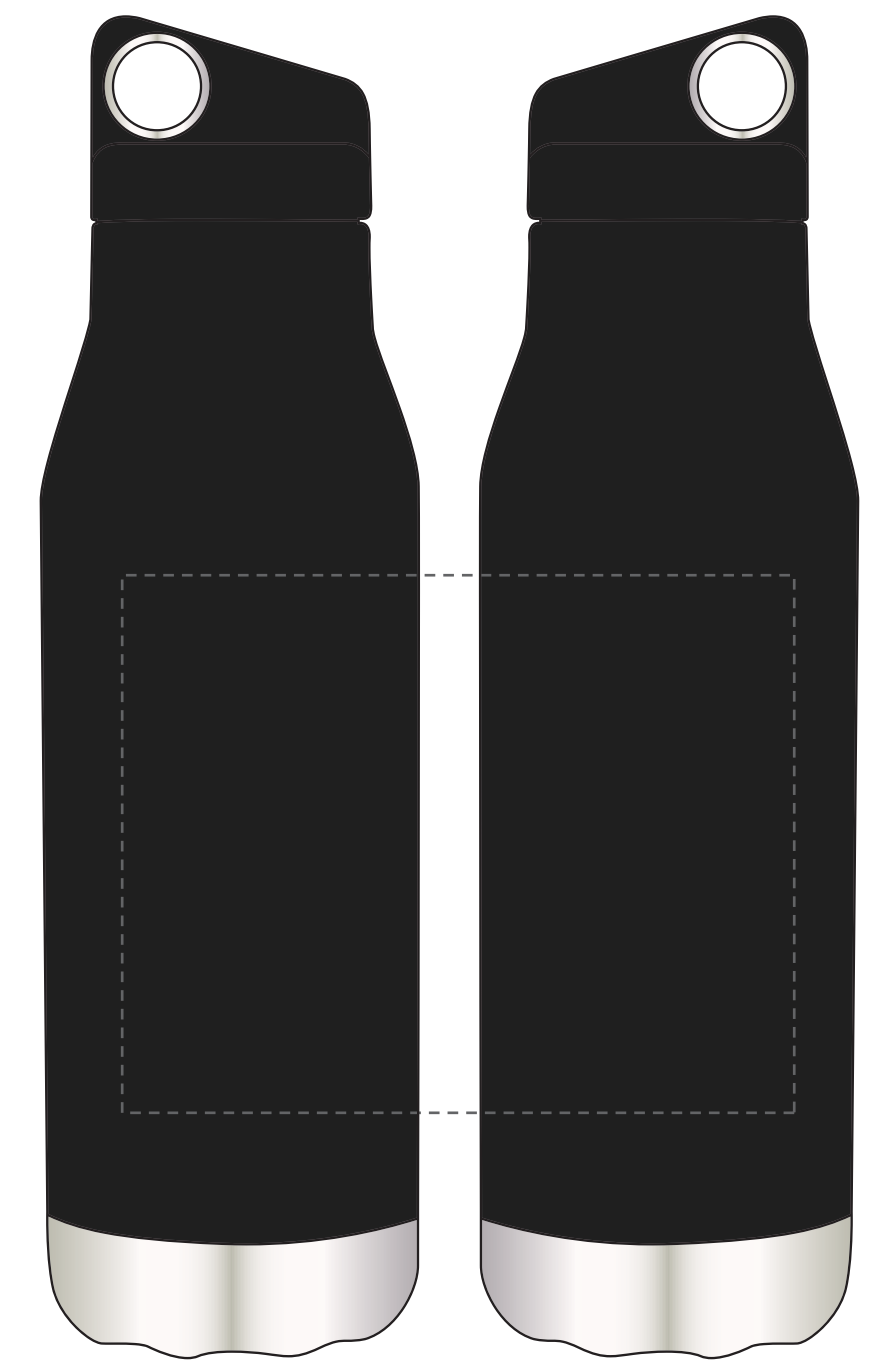

## STANDARD SILK-SCREEN

F.P.O.

COMPOSITE  
NOT ACTUAL SIZE

Dashed Line For Imprint Area Only. Will Not Print.

1"	Artist/Date:	Item #: 50137	Proofing:
0.5"	Order #:	Imprint Size: 3" W x 4" H	
	Ship Date:	Imprint Type: Silk-Screen	
	Imprint Color:		
	Item Color:		

## 1-COLOR / 2-COLOR WRAPAROUND

F.P.O.

COMPOSITE  
NOT ACTUAL SIZE

Dashed Line For Imprint Area Only. Will Not Print.

1"	Artist/Date:	Item #: 50137	Proofing:
0.5"	Order #:	Wraparound	
	Ship Date:	Imprint Size: 5" W x 4" H	
	Imprint Color:	Imprint Type: Silk-Screen	
	Item Color:		

## OPTIONAL LASER ENGRAVED

F.P.O.

COMPOSITE  
NOT ACTUAL SIZE

Dashed Line For Imprint Area Only. Will Not Print.

1"	Artist/Date:	Item #: 50137	Proofing:
0.5"	Order #:	Imprint Size: 1.8" W x 3" H	
	Ship Date:	Imprint Type: Optional Laser Engraved	
	Imprint Color:		
	Item Color:		

## 2-SIDED / 2-COLOR

SIDE 2

SIDE 1

Dashed Line For Imprint Area Only. Will Not Print.

1"	Artist/Date:	Item #: 50137	Proofing:
0.5"	Order #:	Imprint Size: 3" W x 4" H	
	Ship Date:	Imprint Type: Silk-Screen	
	Imprint Color:		
	Item Color:		