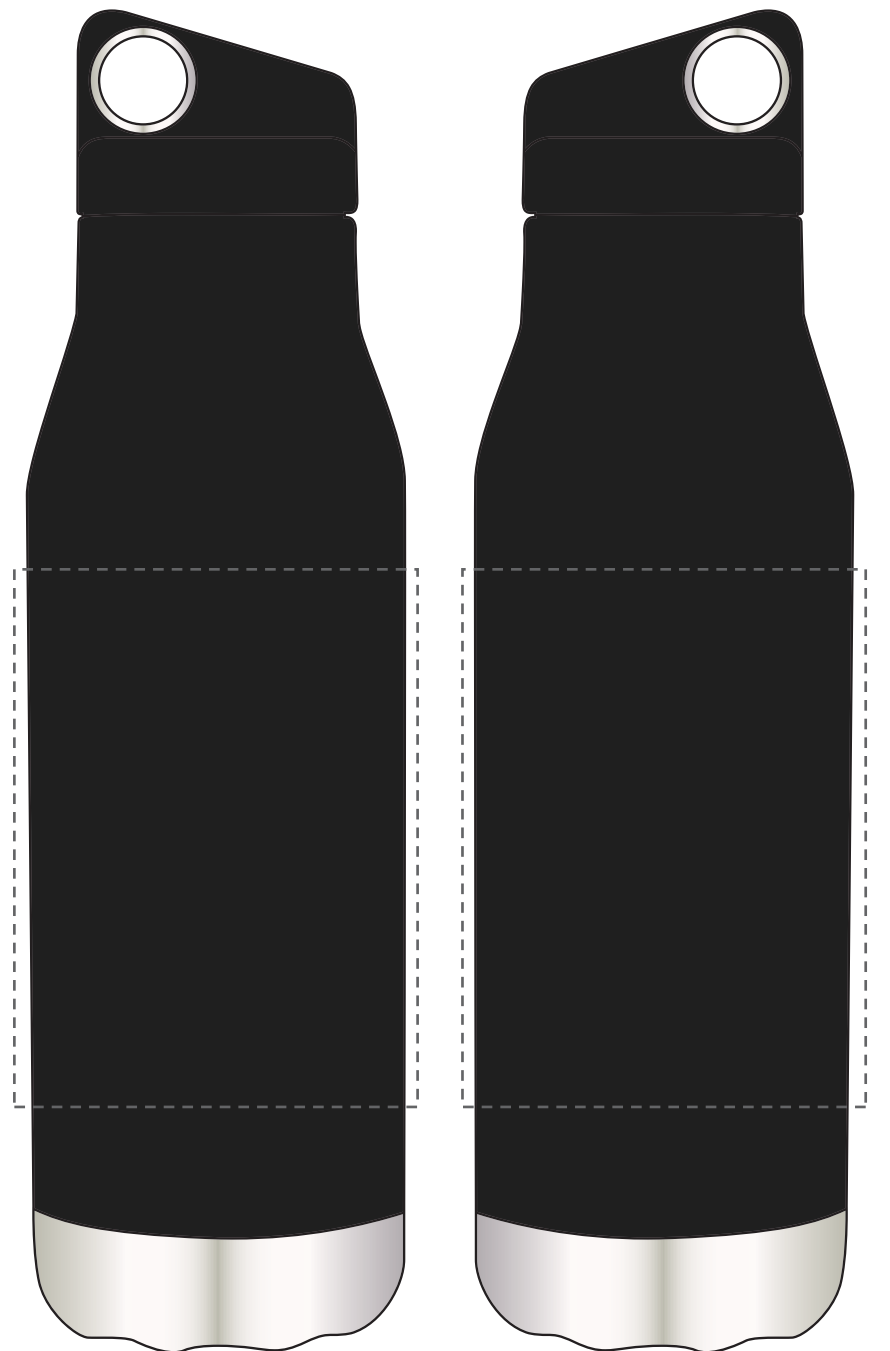

## STANDARD SILK-SCREEN

F.P.O.

COMPOSITE  
NOT ACTUAL SIZE

Dashed Line For Imprint Area Only. Will Not Print.

1"	Artist/Date:	Item #: 50137	Proofing:
0.5"	Order #:	Imprint Size: 3" W x 4" H	
	Ship Date:	Imprint Type: Silk-Screen	
	Imprint Color:		
	Item Color:		

## 1-COLOR / 2-COLOR WRAPAROUND

F.P.O.

COMPOSITE  
NOT ACTUAL SIZE

Dashed Line For Imprint Area Only. Will Not Print.

1"	Artist/Date:	Item #: 50137	Proofing:
0.5"	Order #:	Wraparound	
	Ship Date:	Imprint Size: 5" W x 4" H	
	Imprint Color:	Imprint Type: Silk-Screen	
	Item Color:		

## 2-SIDED / 2-COLOR

SIDE 2

SIDE 1

Dashed Line For Imprint Area Only. Will Not Print.

1"	Artist/Date:	Item #: 50137	Proofing:
0.5"	Order #:	Imprint Size: 3" W x 4" H	
	Ship Date:	Imprint Type: Silk-Screen	
	Imprint Color:		
	Item Color:		

## STANDARD SILK-SCREEN

SIDE 2

SIDE 1

SIDE 2

SIDE 1

COMPOSITE  
NOT ACTUAL SIZE